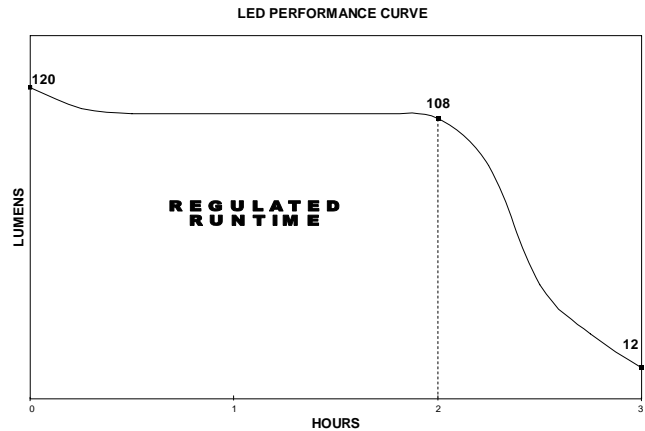

MARKET: Sporting Goods, Fire & Rescue, Law Enforcement, Security, Hardware/Tool, Industrial, Automotive, Consumer

DESCRIPTION: The PolyTac is a super bright and compact personal light available with either the latest in power LED technology or Xenon bulb. C4 LED technology produces 2 to 3 times the output of previous high flux LEDs. Uses CR123A Lithium primary cells.

CASE MATERIAL: High impact super tough nylon polymer for exceptional durability and a sure grip. All openings o-ring sealed for weather resistance. Available in black, yellow or coyote.

DIMENSIONS: Length: 5.22 in. (13.3 cm)   Diameter: Major Diameter: 1.25 in. (3.18 cm)
Body Diameter: 1.00 in. (2.54 cm)

WEIGHT: Xenon: 3.9 oz (110 grams)*   LED: 4.1 oz (116 grams)*

LENS: Glass lens, o-ring sealed.

LIGHT SOURCE: 6-Volt, high pressure Xenon gas filled bi-pin bulb with 30 hour life.
C4 LED technology, impervious to shock with a 50,000 hour lifetime.

LIGHT OUTPUT: Xenon: 6,000 candela peak beam intensity and 72 Lumens measured system output.
LED: 4,800 candela peak beam intensity and 120 Lumens measured system output.

RUN TIME: Xenon: 80 minutes of continuous runtime to the 10% output level.
LED: 3 hours of continuous runtime to the 10% output level.

ON/OFF: Tailcap push button provides one handed momentary or constant "on" operation.

BATTERIES: Two (2) 3 Volt CR123A Lithium batteries with a shelf life of 10 years.

FEATURES: C4 LED technology (LED).
Adjustable head allows for variable spot-to-flood focus (Xenon only).
LED Solid State Power Regulation provides maximum light output throughout battery life (LED).
IPX7 rated design; waterproof to 1 meter for 30 minutes.

APPROVALS: Most models meet applicable European Community Directives **CE**

WARRANTY: Streamlight warrants this product to be free of defect for a lifetime of use. We will repair, replace or refund the purchase price, at our option, of any Streamlight product that does not work or that you manage to break for as long as you own it. Of course, this limited lifetime warranty excludes abuse, batteries and bulbs.

OPTIONAL ACCESSORIES: Holster, Safety Wands