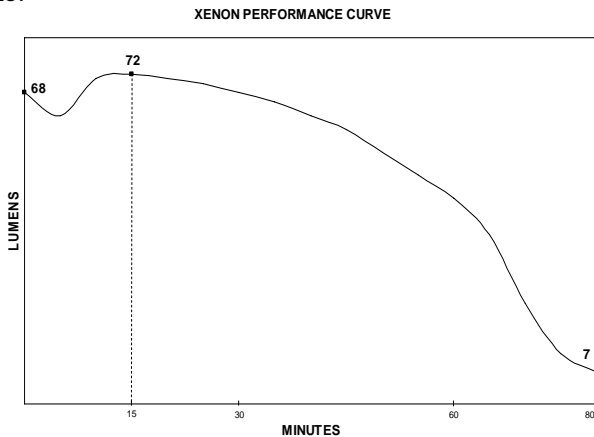

MARKET: Sporting Goods, Fire & Rescue, Law Enforcement, Security, Hardware/Tool, Industrial, Automotive, Consumer

DESCRIPTION: The PolyTac is a super bright and compact personal light available with either the latest in power LED technology or Xenon bulb. C4 LED technology produces 2 to 3 times the output of previous high flux LEDs. Uses CR123A Lithium primary cells.

CASE MATERIAL: High impact super tough nylon polymer for exceptional durability and a sure grip. All openings o-ring sealed for weather resistance. Available in black, yellow or coyote.

DIMENSIONS: Length: 5.22 in. (13.3 cm)   Diameter: Major Diameter: 1.25 in. (3.18 cm)
Body Diameter: 1.00 in. (2.54 cm)

WEIGHT: Xenon: 3.9 oz (110 grams)*   LED: 4.1 oz (116 grams)*

LENS: Glass lens, o-ring sealed.

LIGHT SOURCE: 6-Volt, high pressure Xenon gas filled bi-pin bulb with 30 hour life.
C4 LED technology, impervious to shock with a 50,000 hour lifetime.

LIGHT OUTPUT: Xenon: 6,000 candela peak beam intensity and 72 Lumens measured system output.
LED: 4,800 candela peak beam intensity and 120 Lumens measured system output.

RUN TIME: Xenon: 80 minutes of continuous runtime to the 10% output level.
LED: 3 hours of continuous runtime to the 10% output level.

ON/OFF: Tailcap push button provides one handed momentary or constant "on" operation.

BATTERIES: Two (2) 3 Volt CR123A Lithium batteries with a shelf life of 10 years.

FEATURES: C4 LED technology (LED).
Adjustable head allows for variable spot-to-flood focus (Xenon only).
LED Solid State Power Regulation provides maximum light output throughout battery life (LED).
IPX7 rated design; waterproof to 1 meter for 30 minutes.

APPROVALS: Most models meet applicable European Community Directives **CE**

WARRANTY: Streamlight warrants this product to be free of defect for a lifetime of use. We will repair, replace or refund the purchase price, at our option, of any Streamlight product that does not work or that you manage to break for as long as you own it. Of course, this limited lifetime warranty excludes abuse, batteries and bulbs.

OPTIONAL ACCESSORIES: Holster, Safety Wands